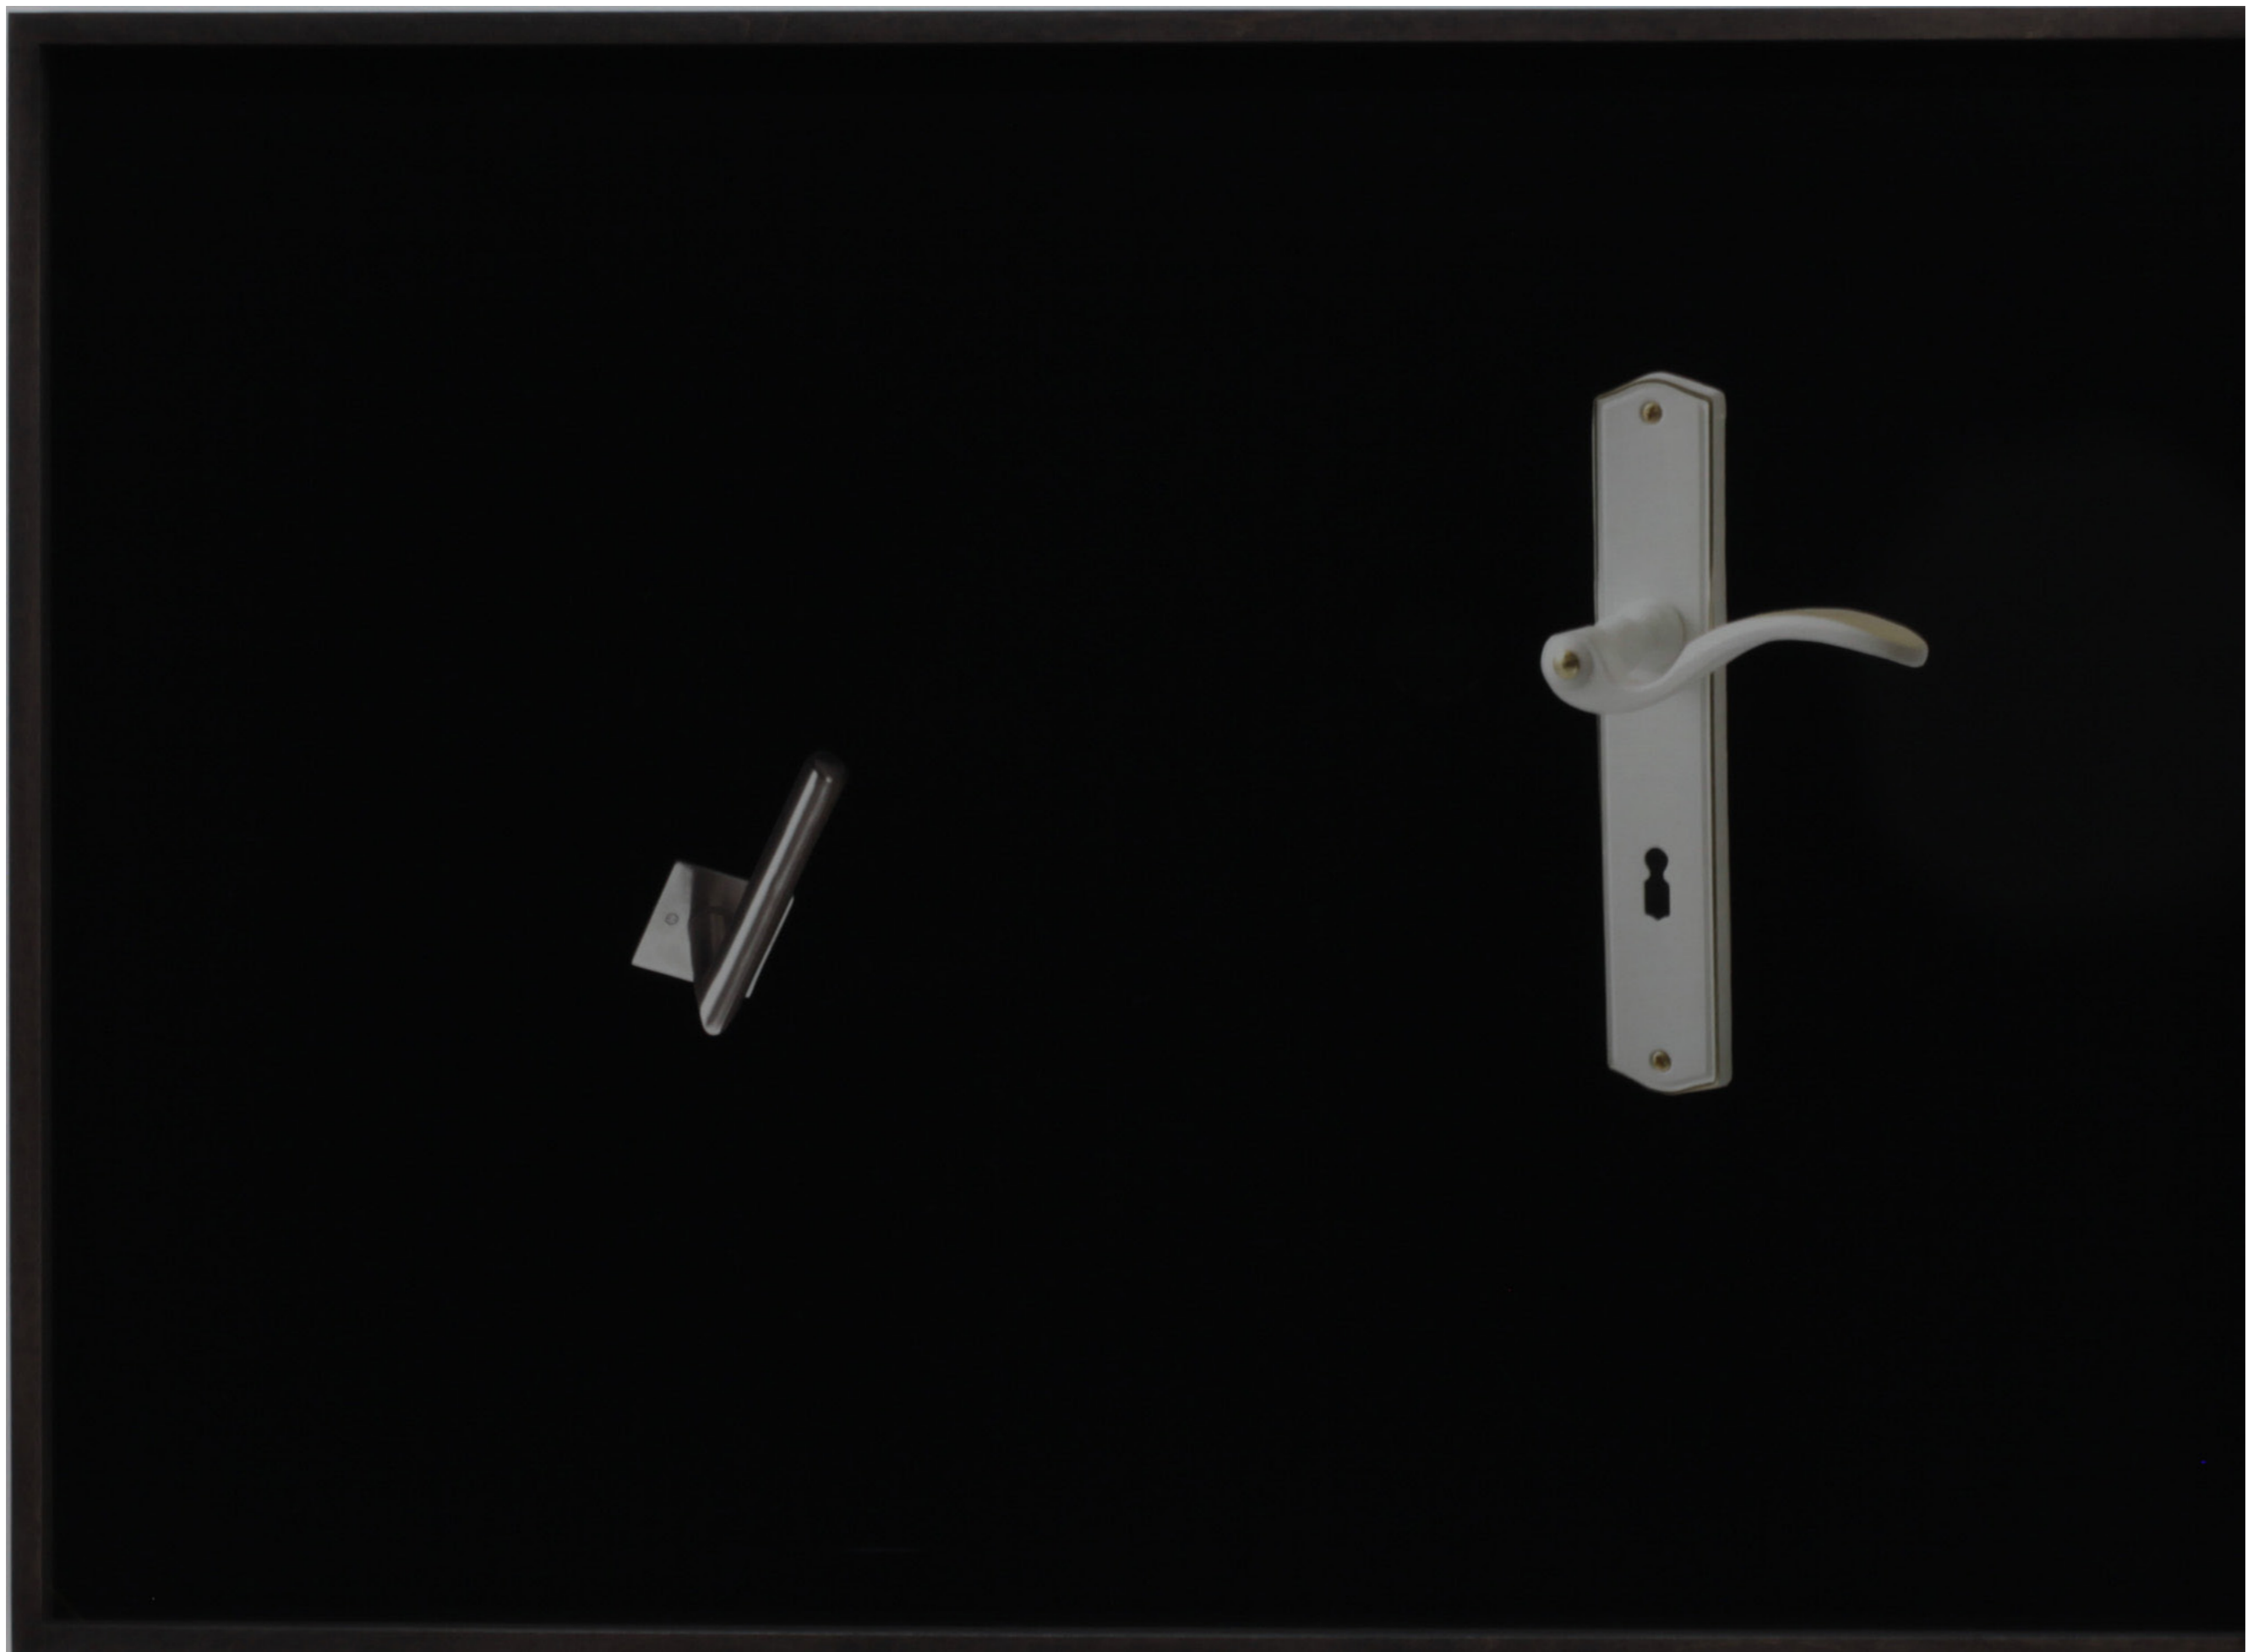

Hardware Store Collage – Conrad Car Emergency Lights, LED Lights, Monitor Arms, Reflectors, and Vise #1

2019

Clippings from product catalogues on chromolux paper, mounted on alu-dibond, framed

Unframed: 50 x 35 cm ; framed: 51.2 x 36.2 cm

Paper collage, hardware store catalogues, chromolux paper, framed

51 x 71 cm

Hardware Store Collage - Bauhaus "Palma" Ceiling Fans with Light #1

2012

Paper collage, hardware store catalogues, chromolux paper, framed
51 x 71 cm