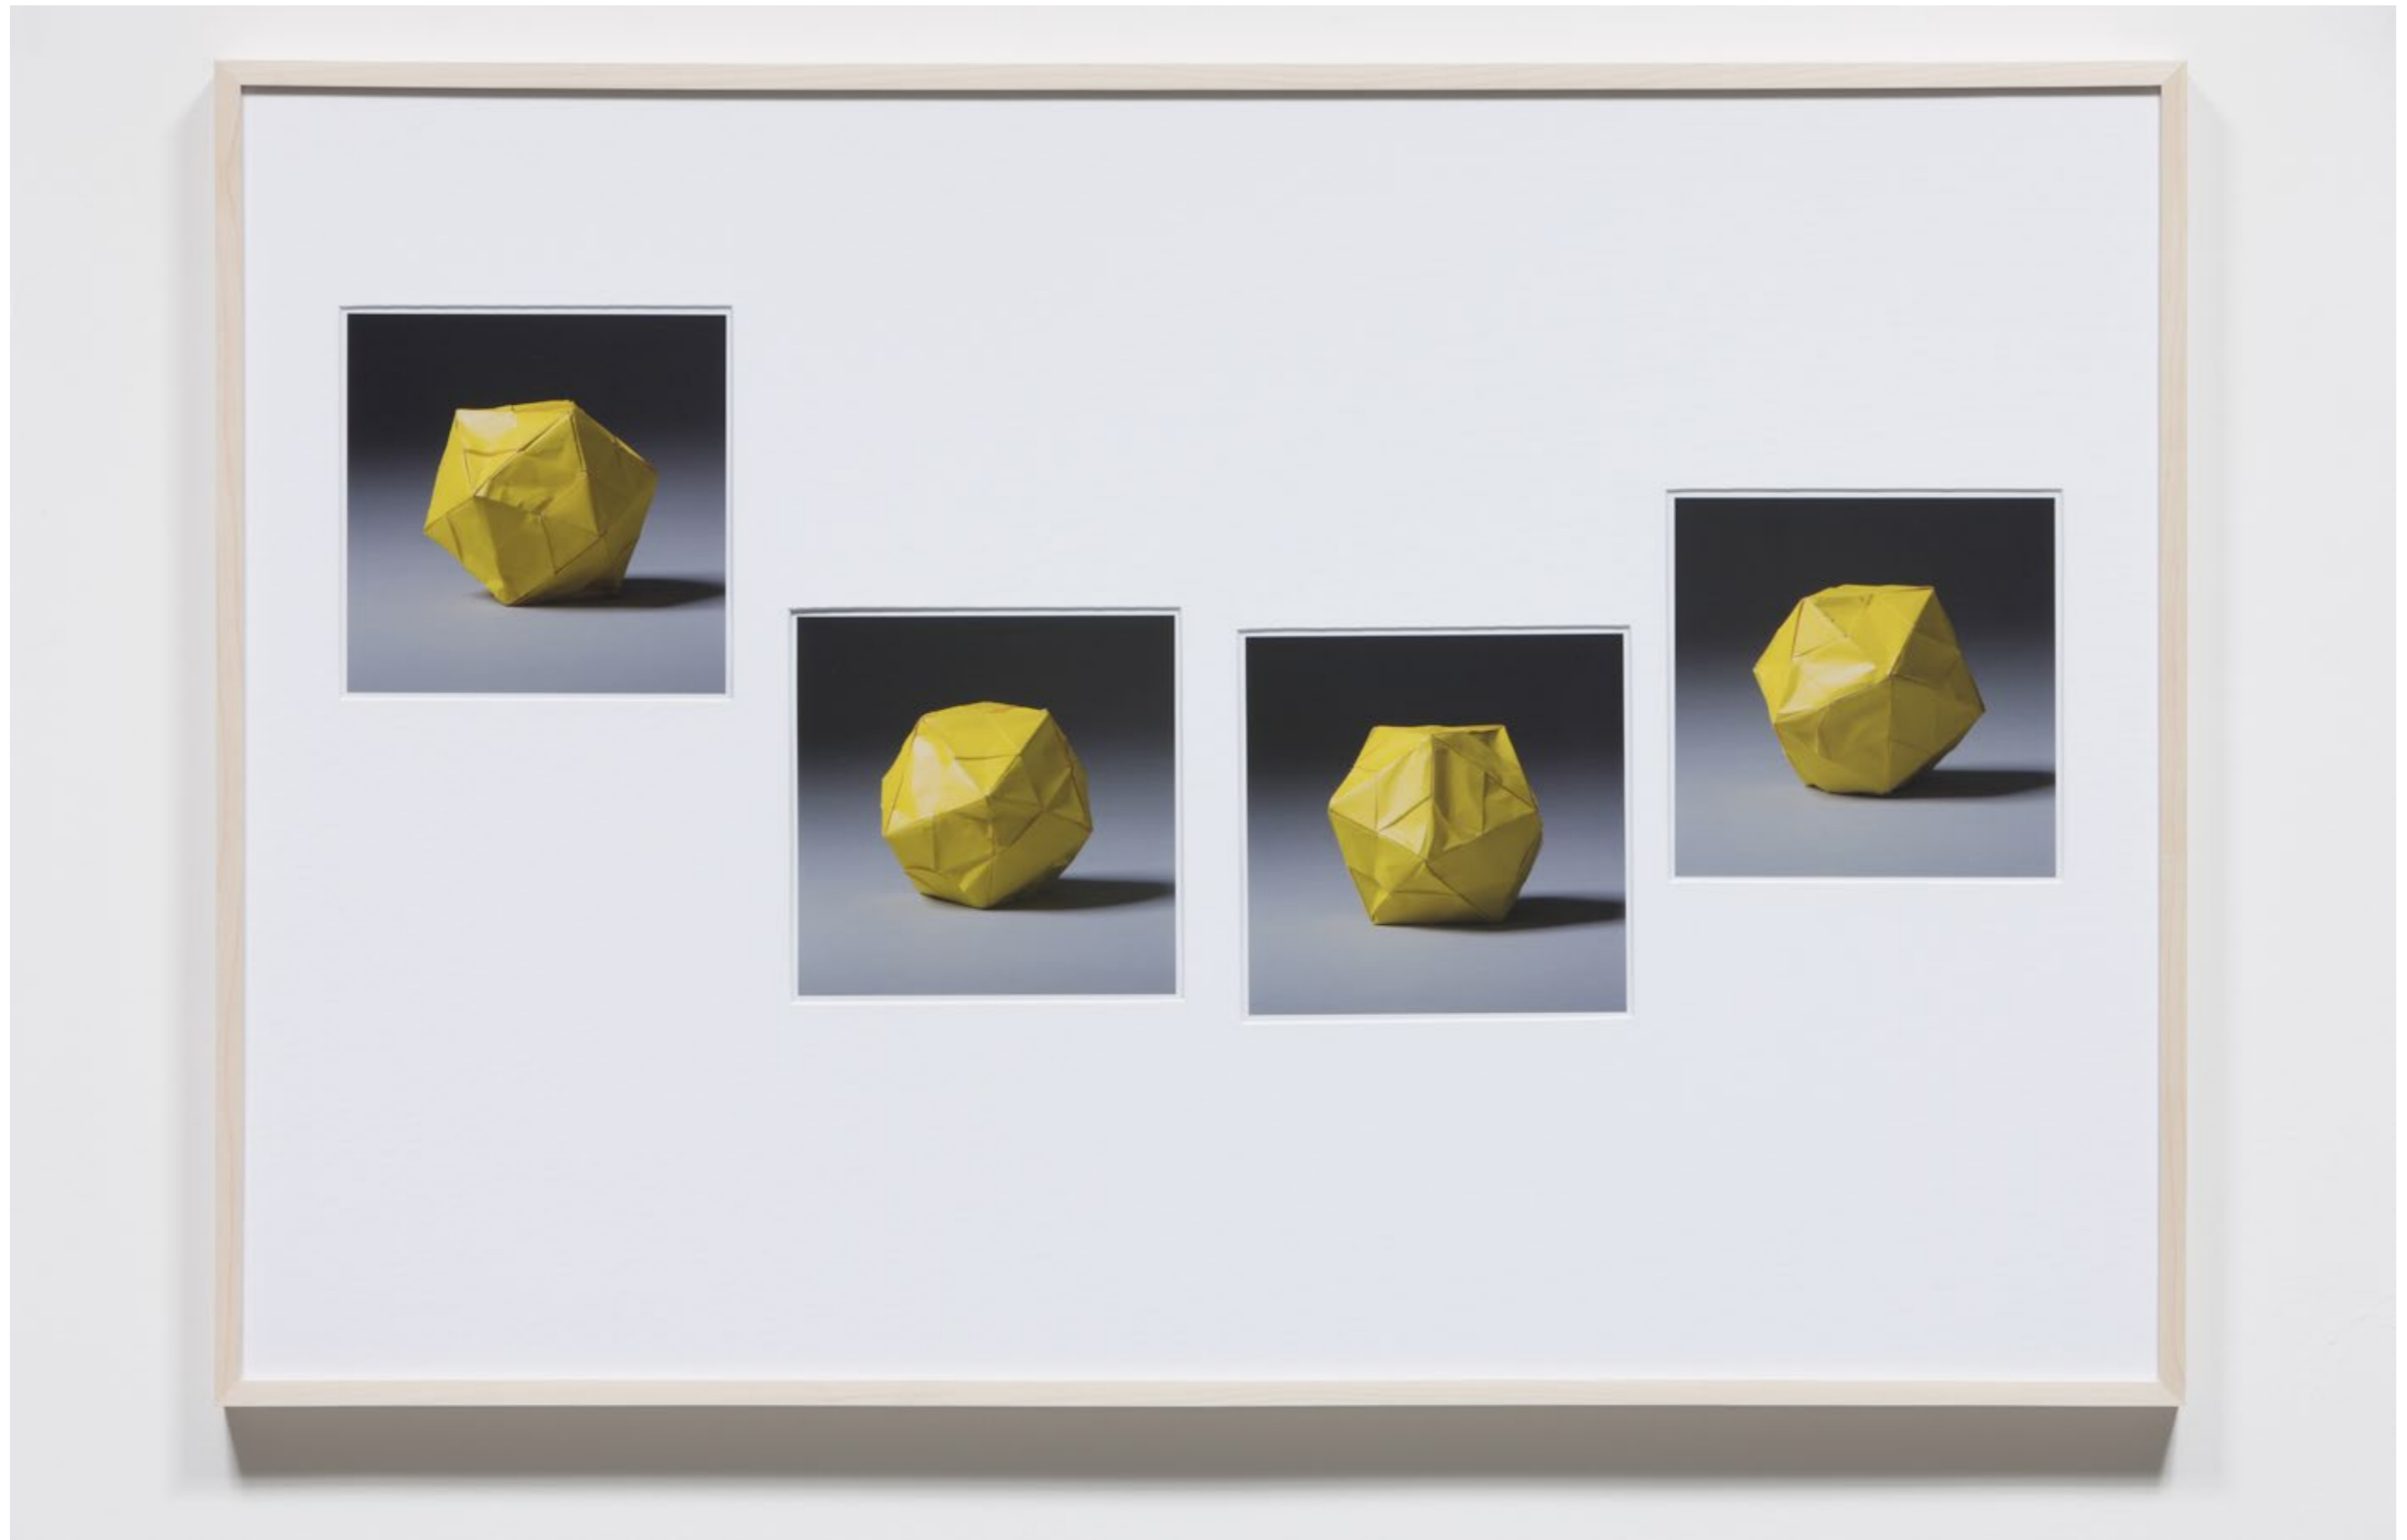

Imperfections – Shabby Hunchback Dance
2010
Details

Imperfections – Baffled Rolling Head

2010

4 C-Prints, framed / gerahmt

67 x 99 cm

Ed. 5 / II A.P.