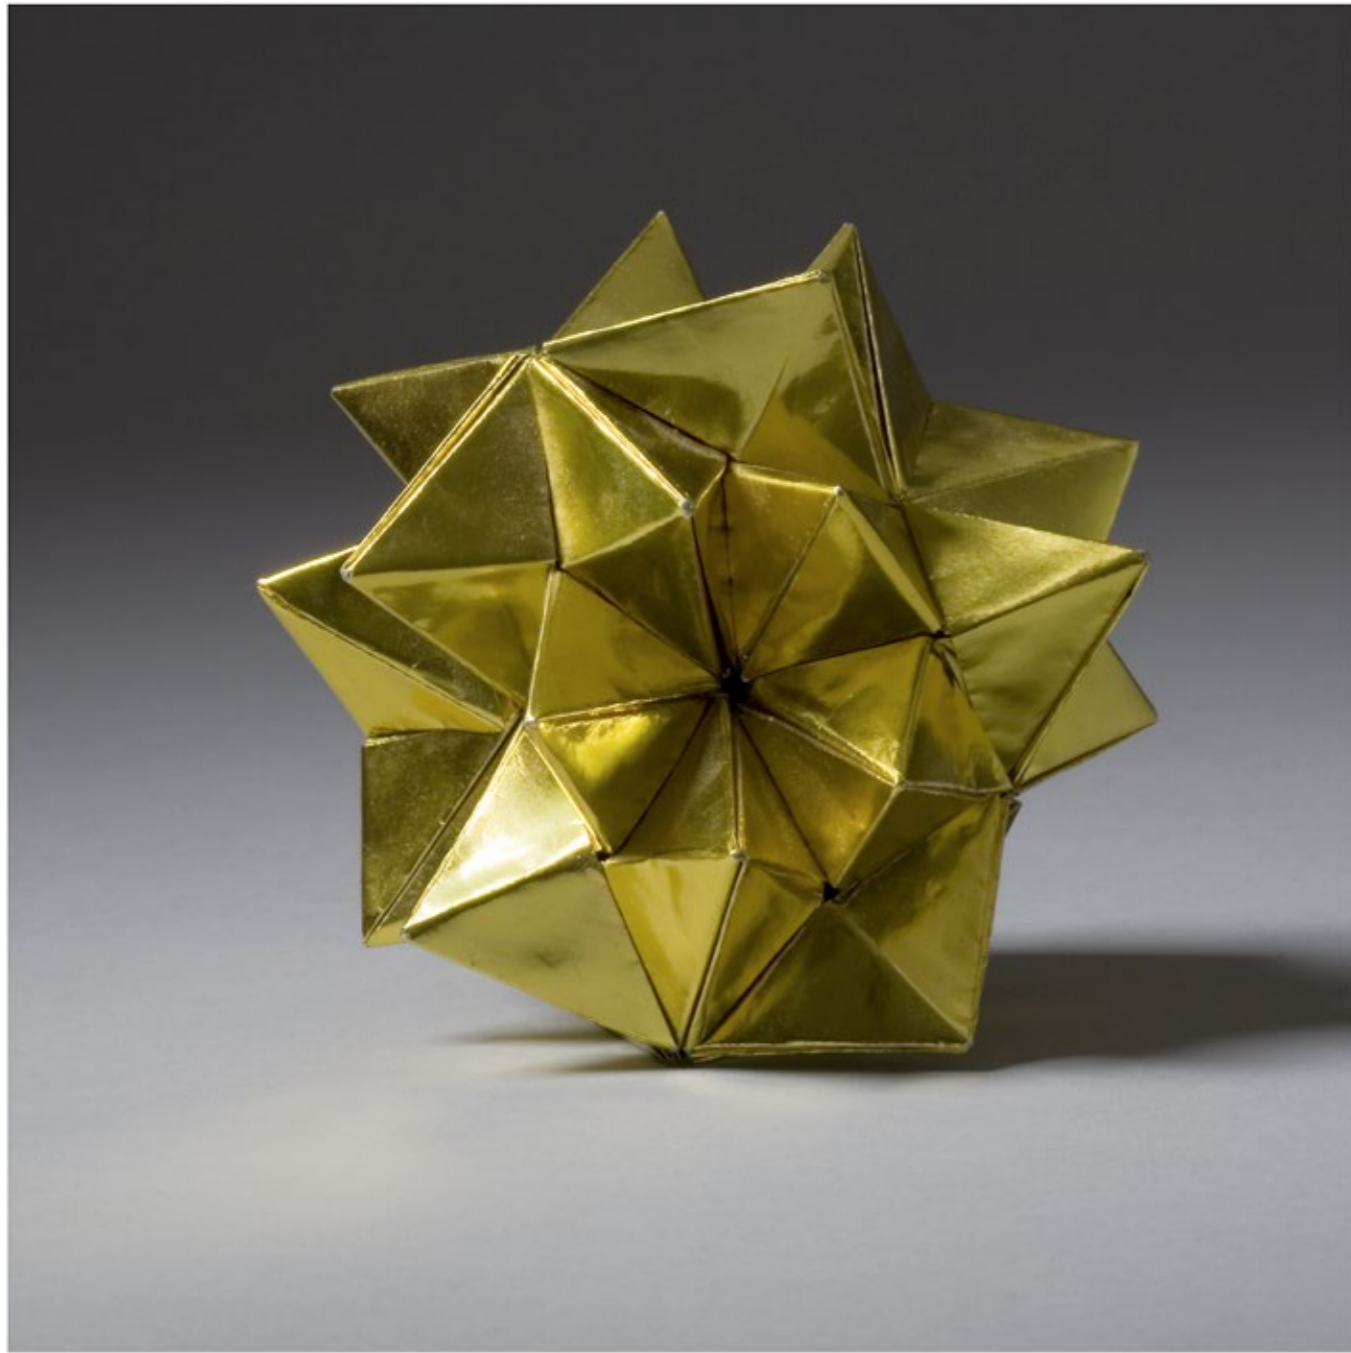

Imperfections – Baffled Rolling Head
2010
Details

Imperfections – Baffled Rolling Head
2010
Details

Imperfections – Vicious Brilliance

2010

5 C-Prints, framed / gerahmt

53.5 x 71.5 cm

Ed. 5 / II A.P.

Imperfections – Vicious Brilliance
2010
Details