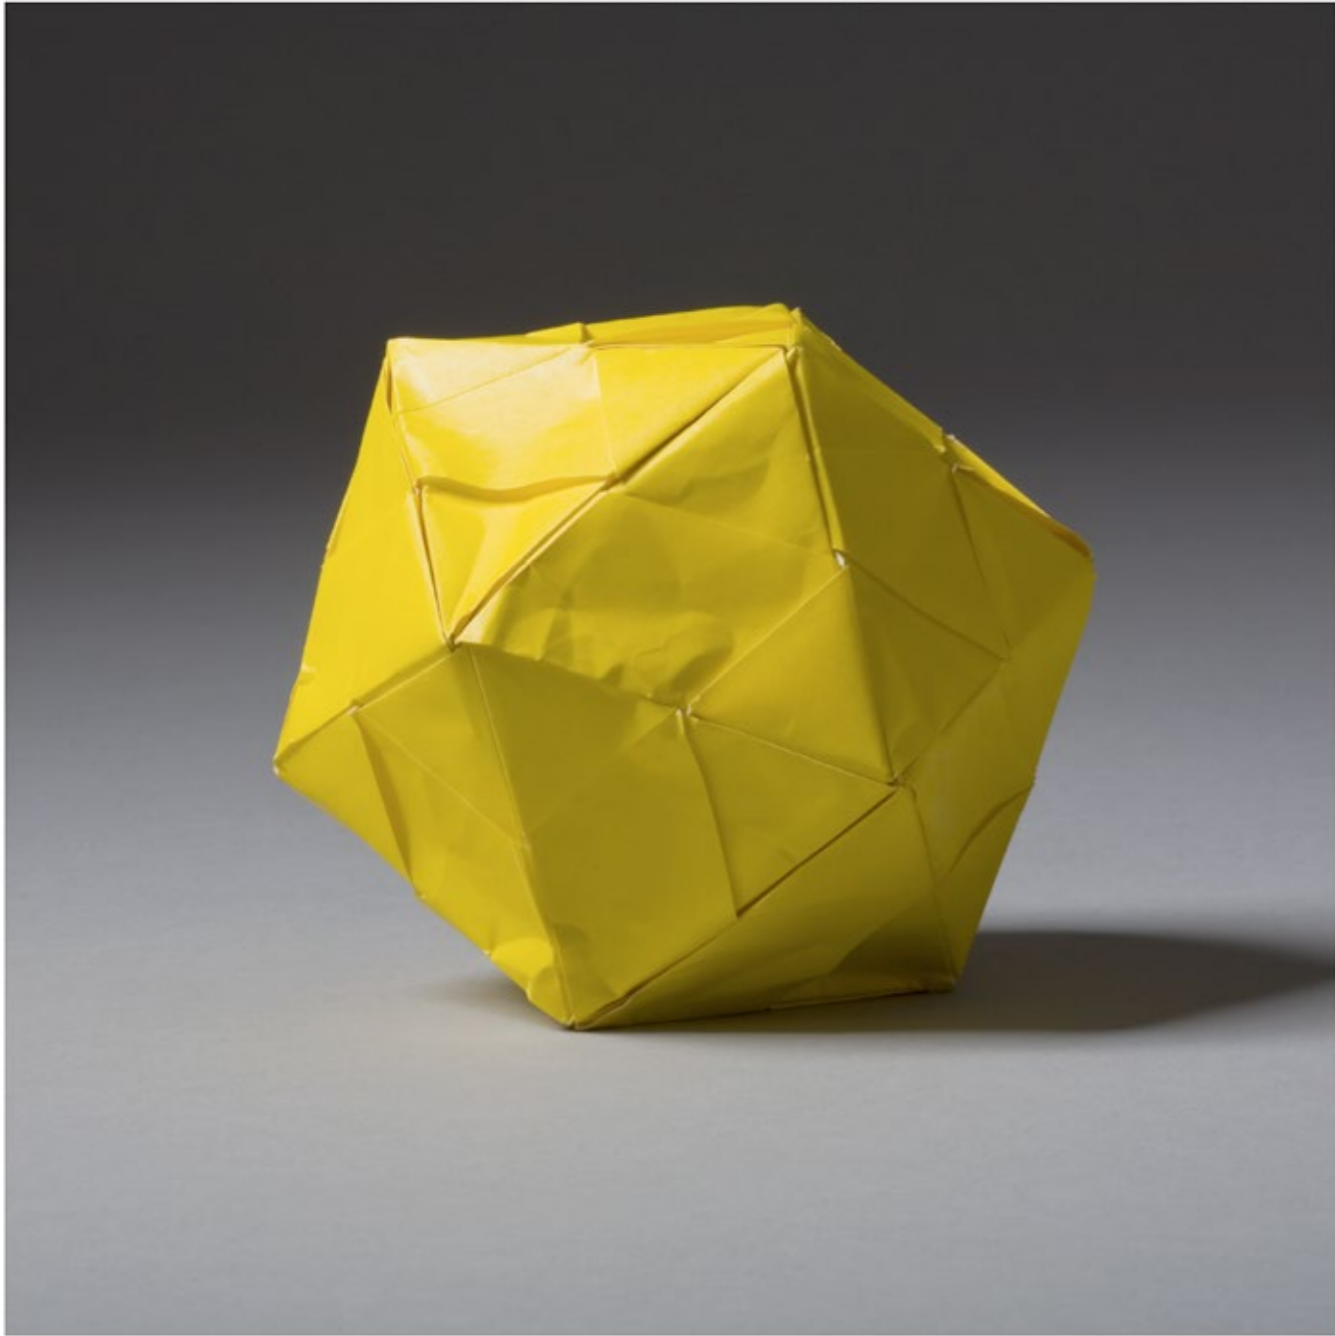

Ed. 5 / II A.P.

Imperfections – Shabby Hunchback Dance
2010
Details

Imperfections – Shabby Hunchback Dance
2010
Details

Imperfections – Baffled Rolling Head

2010

4 C-Prints, framed / gerahmt

67 x 99 cm

Ed. 5 / II A.P.