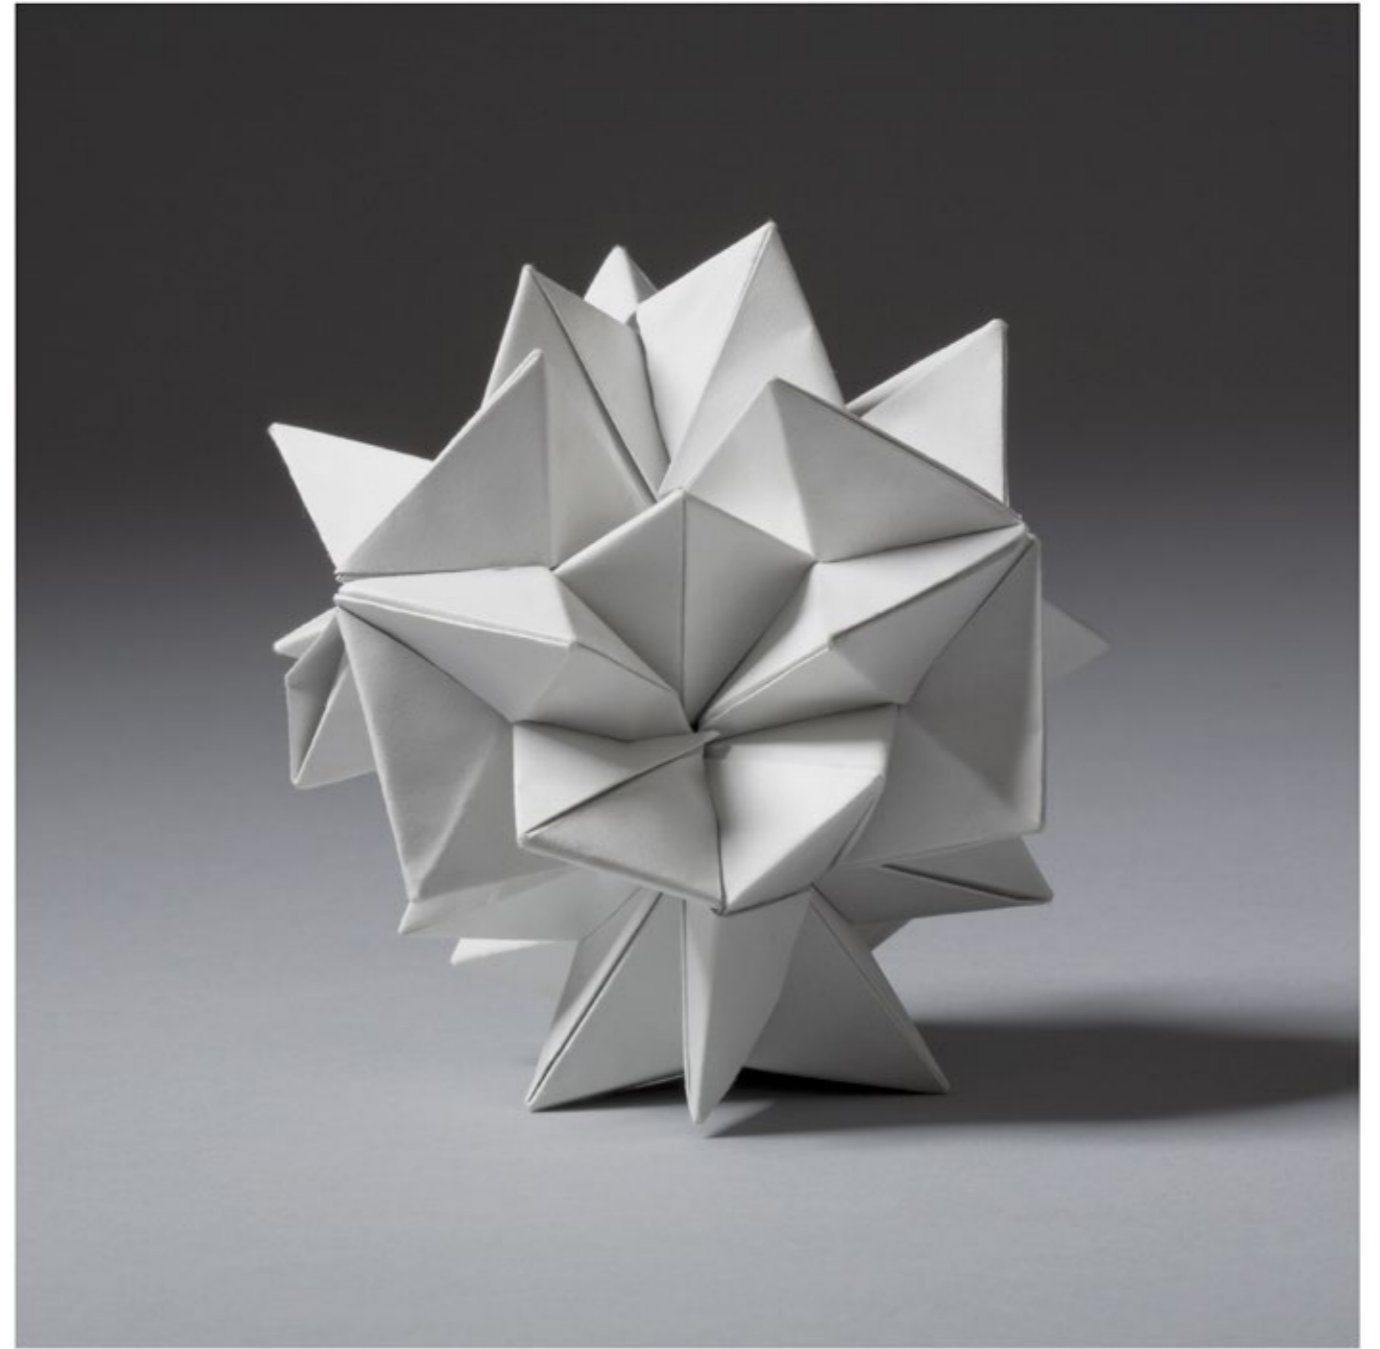

Imperfections – Vicious Brilliance
2010
Details

Imperfections – Vicious Brilliance
2010
Detail

Imperfections – Vicious Laughter

2010

5 C-Prints, framed / gerahmt

53.5 x 71.5 cm

Ed. 5 / II A.P.

Imperfections – Vicious Laughter
2010
Details