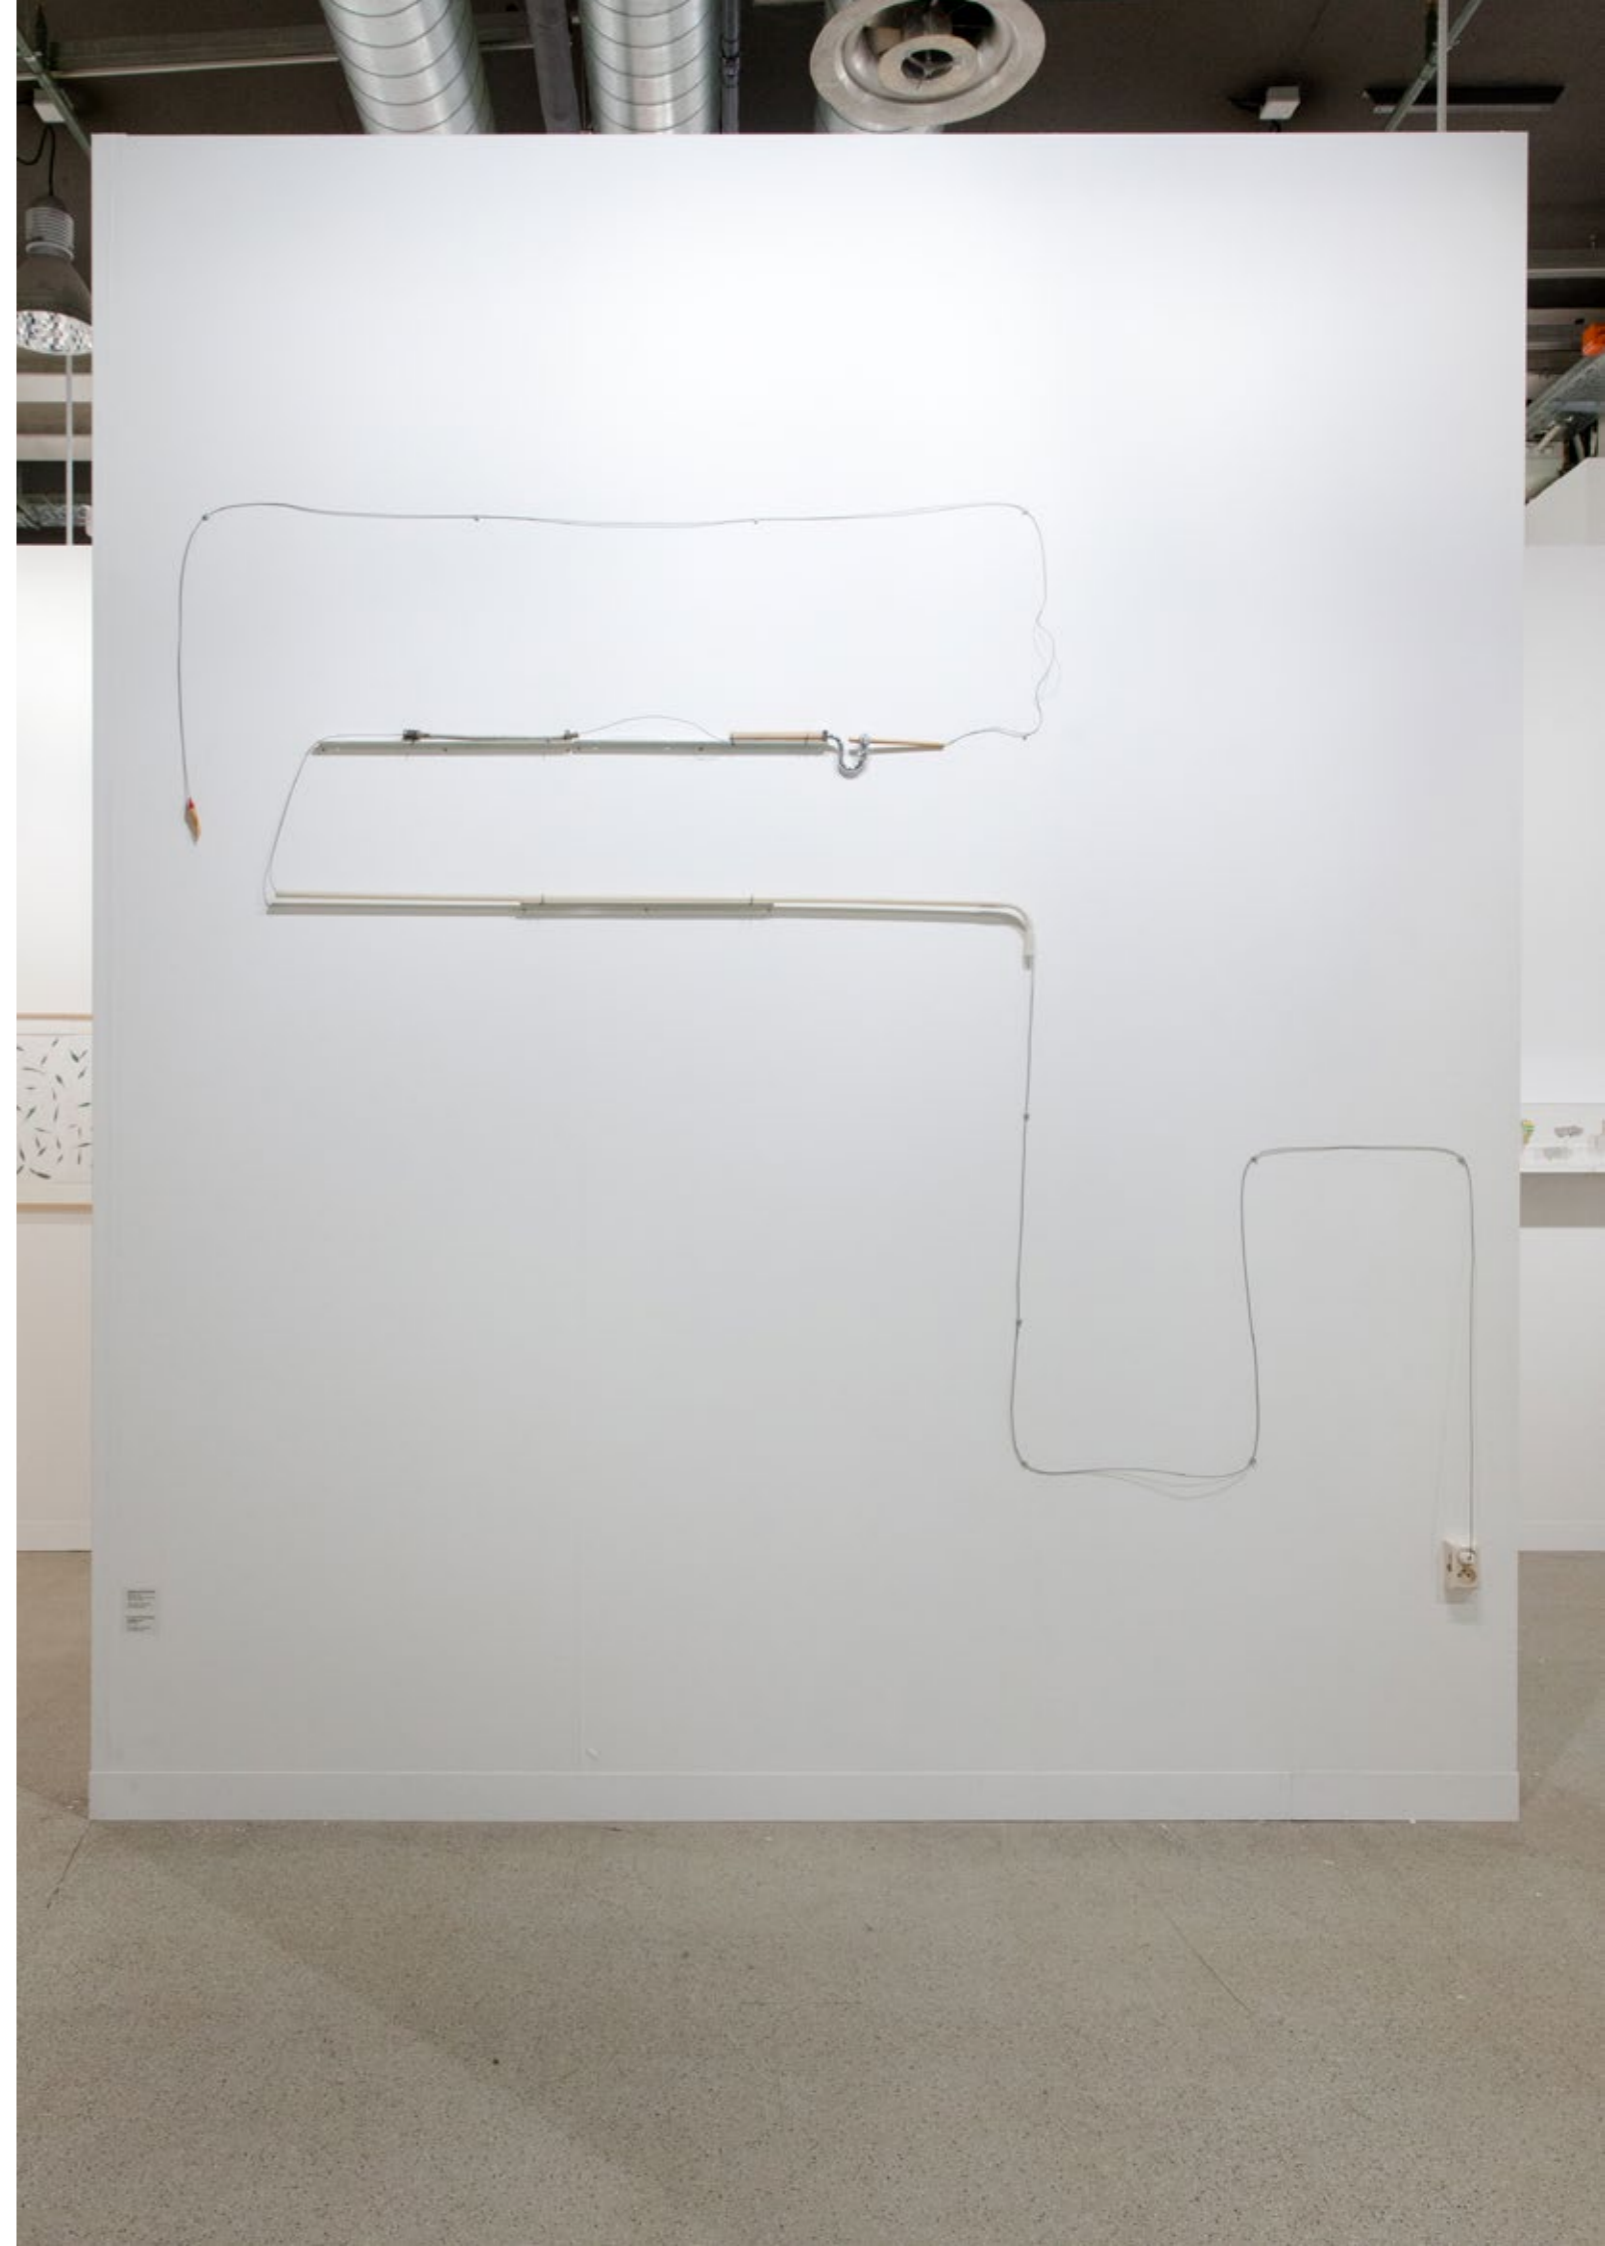

Electric

1995

Steel cable, plastic, crawfish claw, metal, wood, outlet

Stahlkabel, Kunststoff, Krebsschere, Metall, Holz, Steckdose

Dimensions variable / Maße variabel

Electric
1995
Detail

Electric
1995
Detail

Installation view / Installationsansicht Galerie Barbara Wien at *Art Basel 2016*, Basel, Switzerland / Schweiz 2016