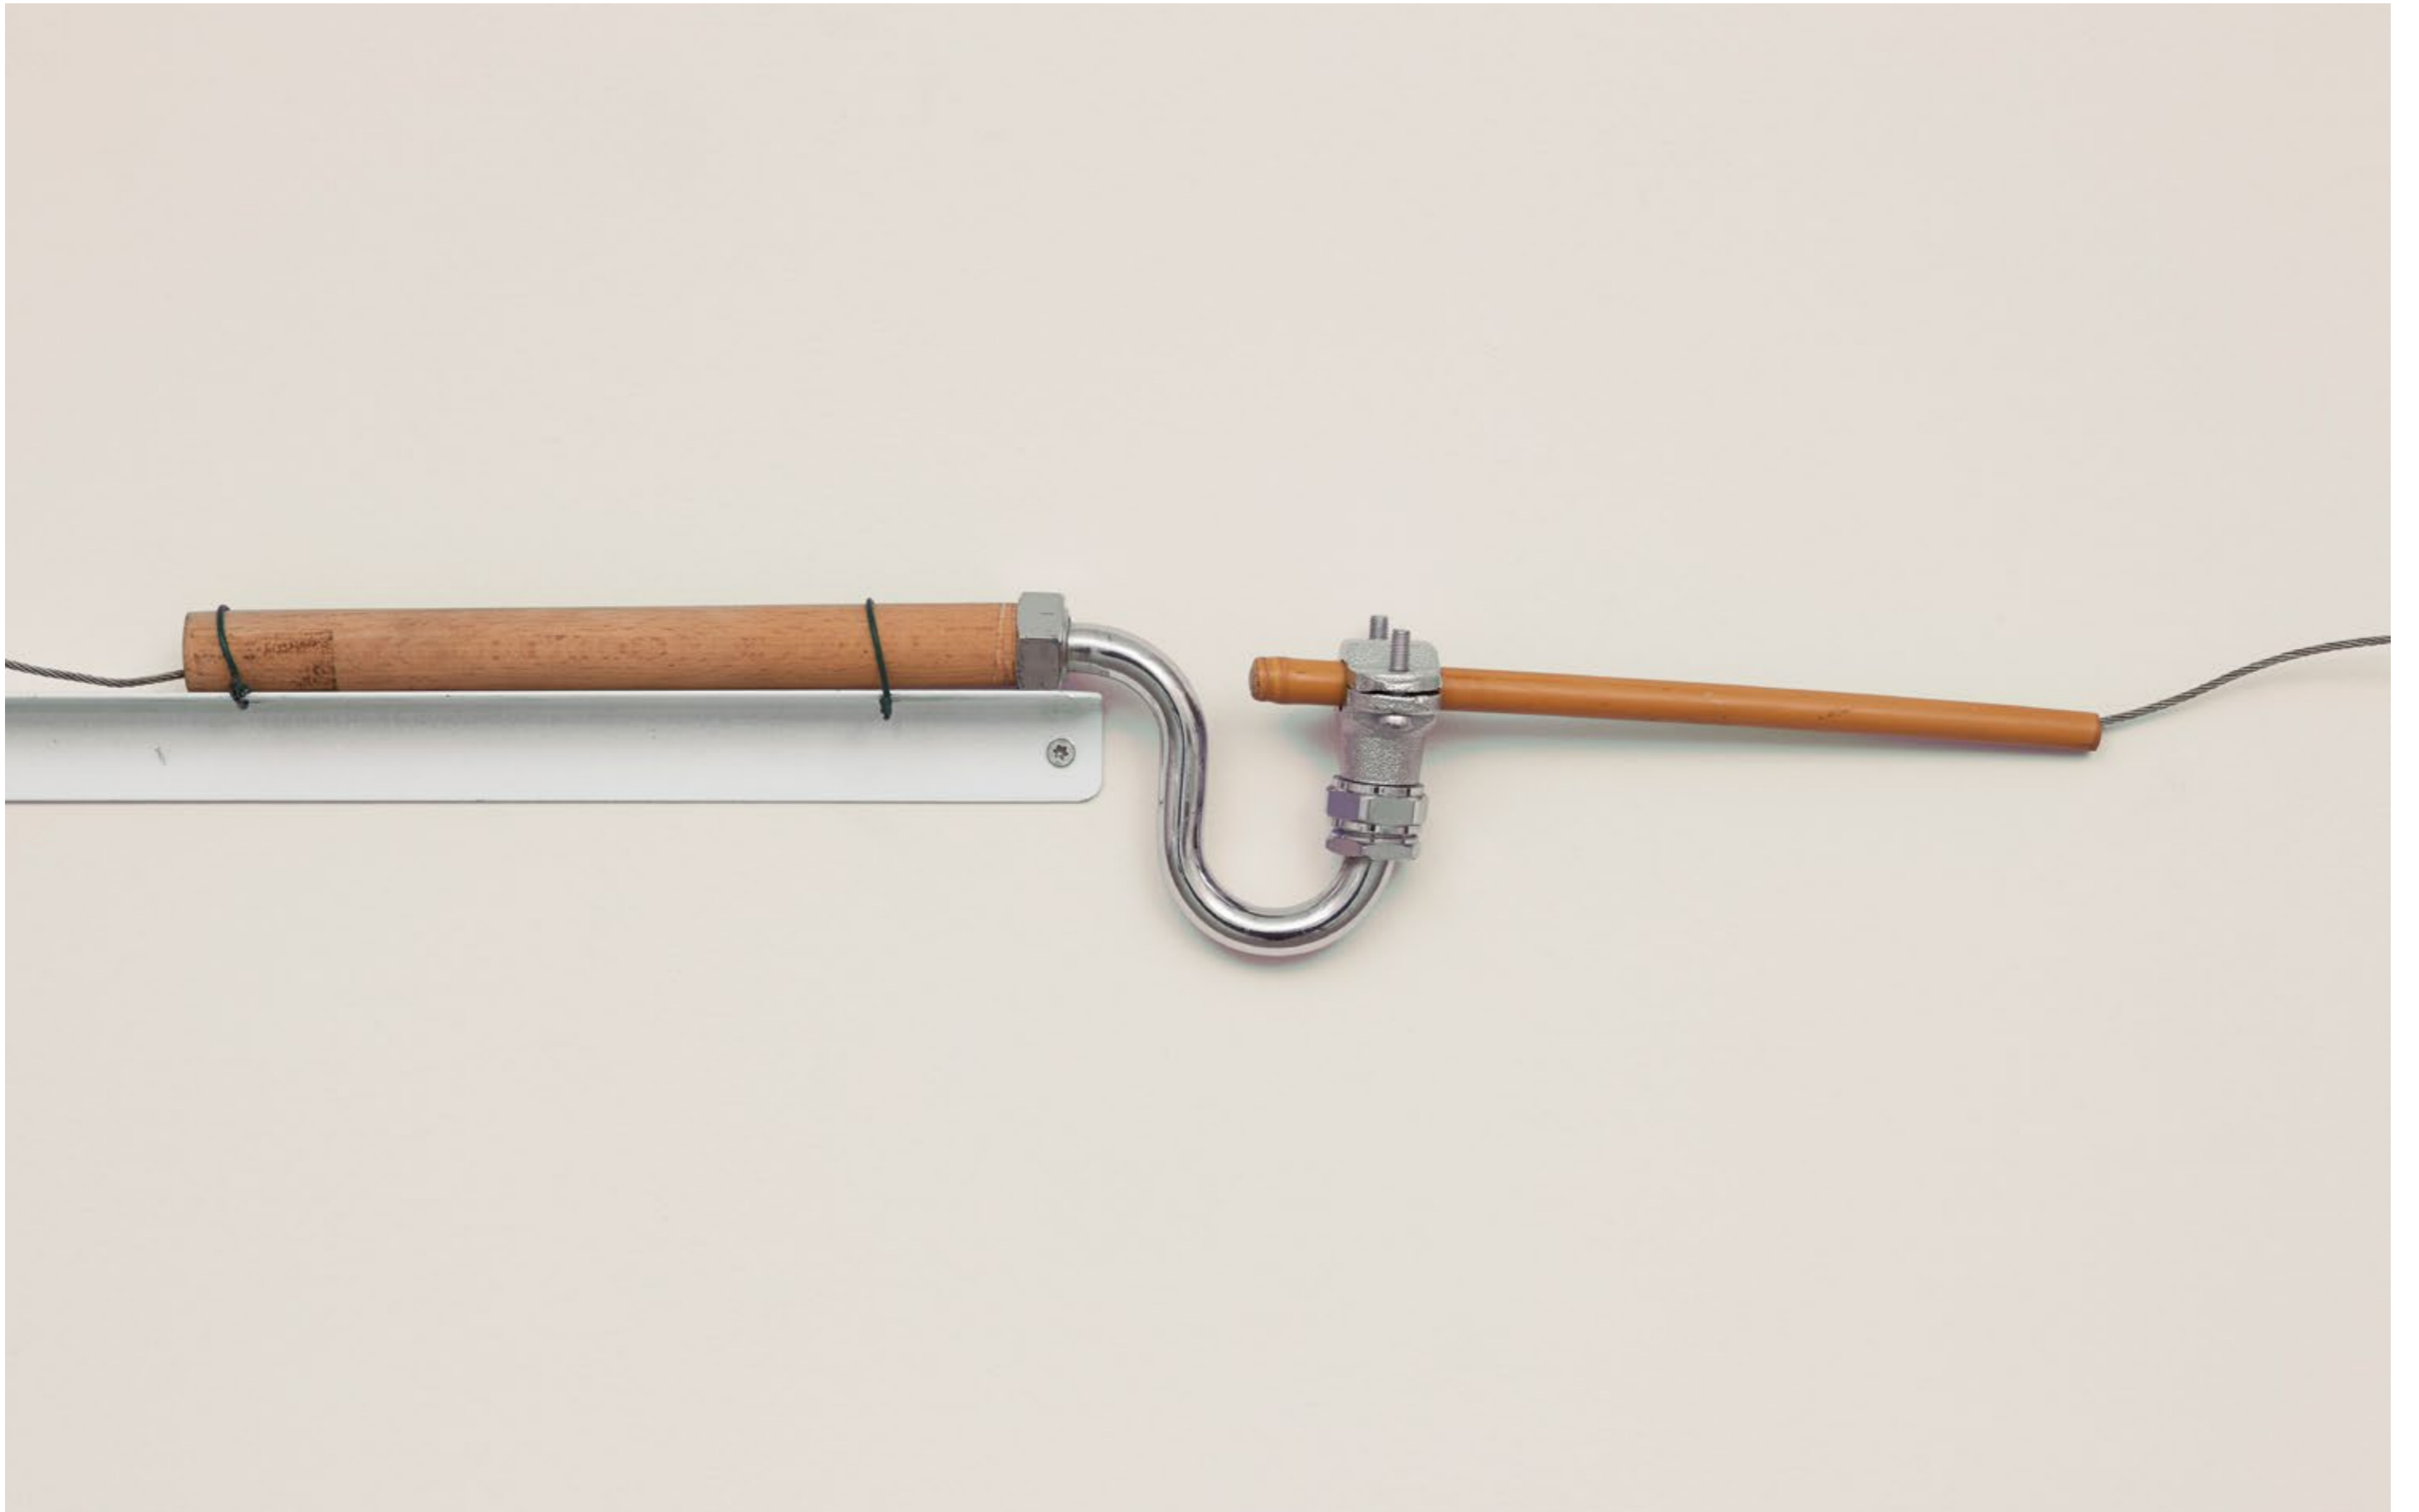

Electric

1995

Steel cable, plastic, crawfish claw, metal, wood, outlet

Stahlkabel, Kunststoff, Krebsschere, Metall, Holz, Steckdose

Dimensions variable / Maße variabel

Electric
1995
Detail

Electric
1995
Detail